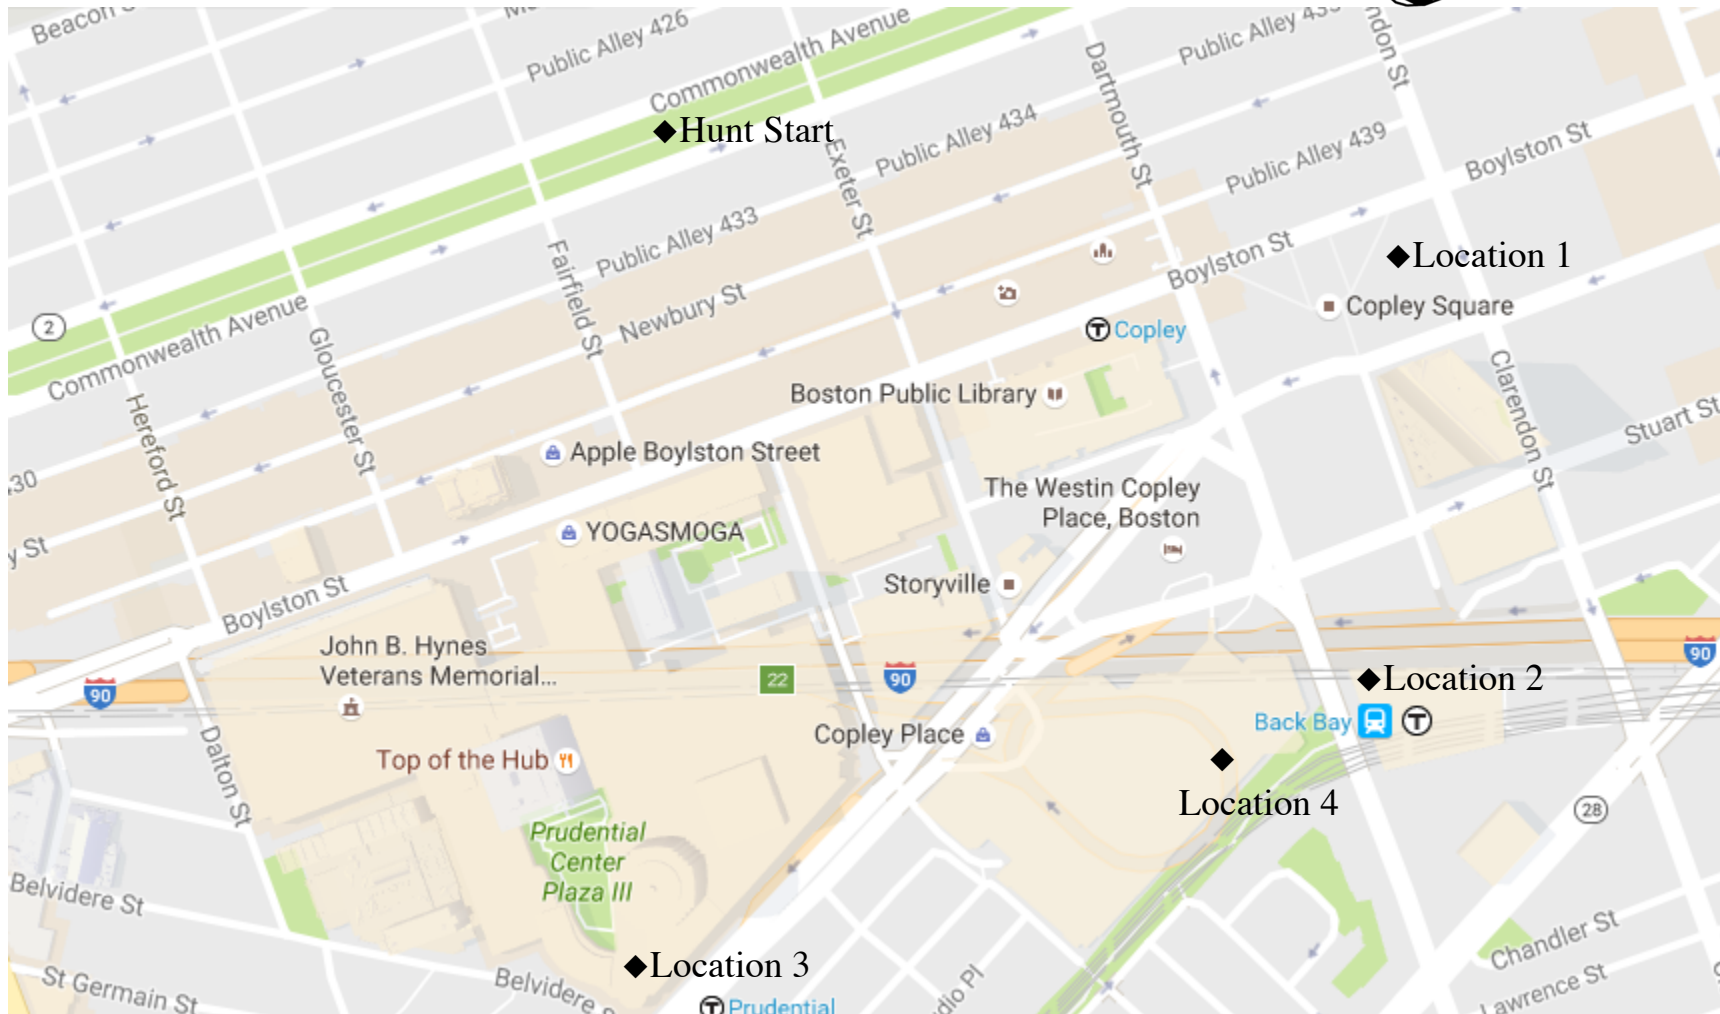

HUNT LOCATIONS

You will not need to venture out of this map area to solve our puzzle hunt. The hunt starts on the Comm. Ave green at 10:00am, wrap up will occur at Location 1 at the Trinity Church at 5:00pm.

Location 1: Outside of Trinity Church in Copley square

Location 2: Inside of Back Bay T-Station

Location 3: Prudential Center Mall outside Barnes and Noble

Location 4: Copley Place outside Au Bon Pain, ground level